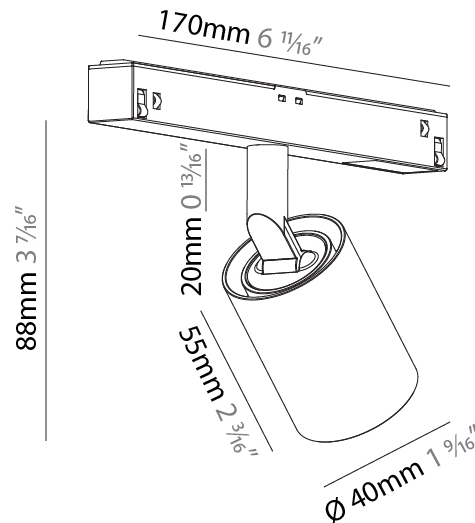

1. To build a product code in our configurator select the specify button on the base model # product page
2. To build a manual product code on this datasheet choose from the options listed below in blue font and add the suffix to the base model #

GENERAL

Series: Centriq
Subseries: Centriq for Clicktrack
Brand: Prolicht
Division: Architectural
Mounting Type: Track
Mounting Location: Ceiling
Subcategory: Spots

PHYSICAL

Shape: Cylinder
Diameter (mm): 40
Diameter (in): 1 9/16
Length (mm): 170
Length (in): 6 1/16
Height (mm): 88
Height (in): 3 7/16
Light Distribution: Adjustable / Direct
Fixture Finish: SSR / BKV / CWI / CRY / HAB / LAG / UFT / ITA / RUA / RUR / MIC / FTG / MYG / TWT / LOD / PUS / FRO / FUP / KIA / POP / BLS / SPG / MEY / GOH / GUM / CHC / COM / ABZ / JAG / OBR / MOS / ROR
Fixture Material: Aluminum

ELECTRICAL

Lamp Type: LED (Zhaga Standard)
Input Wattage (W): 6
Total Output Wattage (W): 5.4
Dimming: Non-Dimmable
Driver Included: No
Driver Location: Remote
Driver Type: Constant Voltage - Universal
Driver Class: Class 2
Input Voltage (V): 48
Constant Current (MA): 490
Upon Request: 0-10Vdc dimming / DALI dimming

LED

Number of LEDs: 1
Color Temperature (°K): 2700 / 3000 / 4000
Max. Delivered Lumen (lm): 360 / 390 / 420
CRI: >90 CRI

OPTICAL

Reflector°: 10
Adjustability: Rotational 360°; Tilt 90° (±45°)

RATINGS AND CERTIFICATIONS

Certified By: Certified for North American Standards
IP rating: IP20