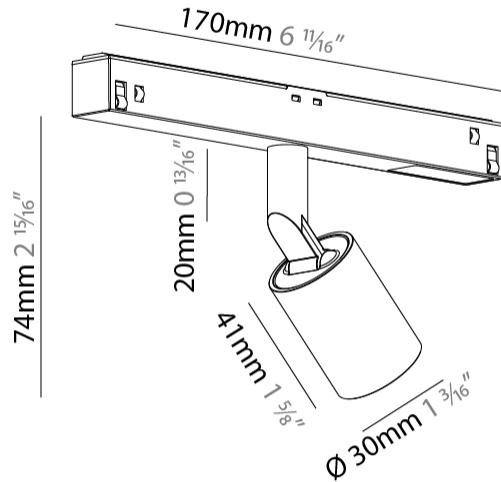

1. To build a product code in our configurator select the specify button on the base model # product page
2. To build a manual product code on this datasheet choose from the options listed below in blue font and add the suffix to the base model #

GENERAL

Series: Centriq
Subseries: Centriq for Clicktrack
Brand: Prolicht
Division: Architectural
Mounting Type: Track
Mounting Location: Ceiling
Subcategory: Spots

PHYSICAL

Shape: Cylinder
Diameter (mm): 40
Diameter (in): 1 5/16
Length (mm): 170
Length (in): 6 11/16
Height (mm): 88
Height (in): 3 7/16
Light Distribution: Adjustable / Direct
Fixture Finish: SSR / BKV / CWI / CRY / HAB / LAG / UFT / ITA / RUA / RUR / MIC / FTG / MYG / TWT / LOD / PUS / FRO / FUP / KIA / POP / BLS / SPG / MEY / GOH / GUM / CHC / COM / ABZ / JAG / OBR / MOS / ROR
Fixture Material: Aluminum

ELECTRICAL

Lamp Type: LED (Zhaga Standard)
Input Wattage (W): 6
Total Output Wattage (W): 5.4
Dimming: Non-Dimmable
Driver Included: No
Driver Location: Remote
Driver Type: Constant Voltage - Universal
Driver Class: Class 2
Input Voltage (V): 48
Constant Current (MA): 340
Upon Request: 0-10Vdc dimming / DALI dimming

LED

Number of LEDs: 1
Color Temperature (°K): 2700 / 3000 / 4000
Max. Delivered Lumen (lm): 494 / 519 / 526
CRI: >90 CRI

OPTICAL

Reflector°: 20 / 40 / 50
Optic°: 31 / 36
Adjustability: Rotational 360°; Tilt 90° (±45°)

RATINGS AND CERTIFICATIONS

Certified By: Certified for North American Standards
IP rating: IP20